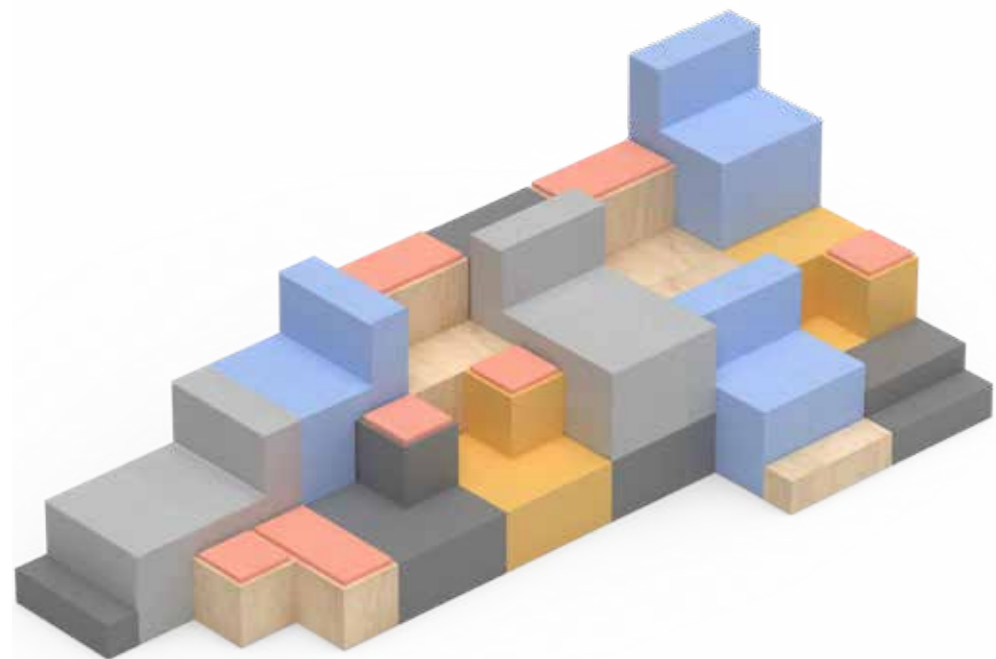

Spoilt for choice

Seat pads & cushions available for softer seating and to add a splash of color to your scheme

SINGLE SEAT PAD

15.7" x 15.7" x 2"

DOUBLE SEAT PAD

33.5" x 15.7" x 2"

SMALL CUSHION

35.4" x 35.4" x 47.2"