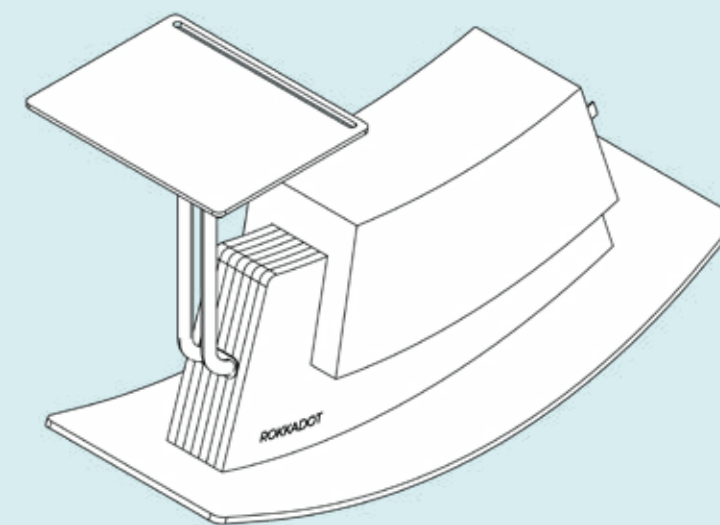

## Made to measure

Rokkadot is the perfect size for small and large spaces and can be easily moved with its smooth underside - key to its effortless rocking motion - enabling it to glide seamlessly across all surfaces.

The angles have been ergonomically designed to promote good posture as well as comfort to ensure that the product is the perfect fit for everyone.

---

**116-1001/2/3**

750x480x1200mm